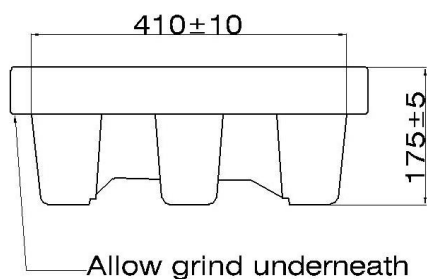

Specifications:

Type: Semi recessed basin
Item code: BA-4416-A01
Material: Vitreous china
Dimension: 460 x 460 x 175 mm

Line Drawing:

The inner depth is
125-130mm