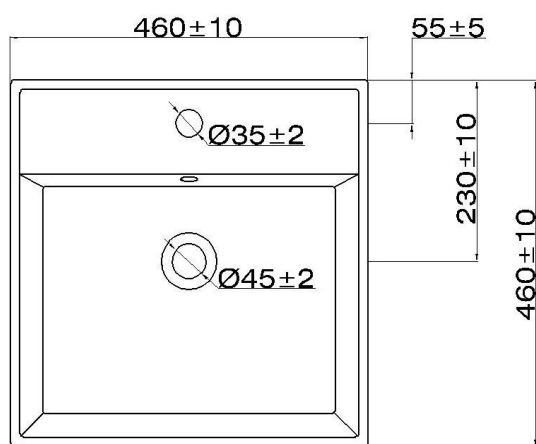

Specifications:

Type: Semi recessed basin
Item code: BA-4416-A01
Material: Vitreous china
Dimension: 460 x 460 x 175 mm

Line Drawing:

The inner depth is
125-130mm