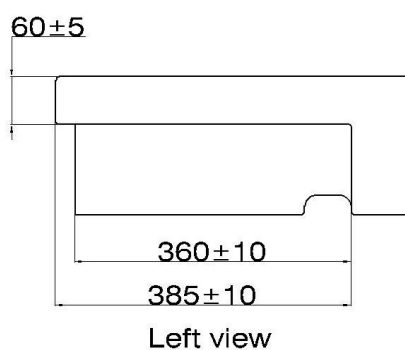

Specifications:

Type: Semi recessed basin
Item code: BA-4416-A01
Material: Vitreous china
Dimension: 460 x 460 x 175 mm

Line Drawing:

The inner depth is
125-130mm