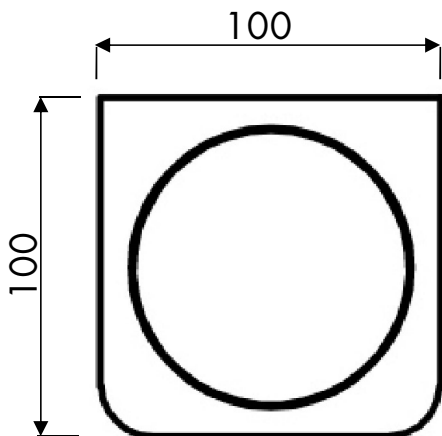

Specifications:

Type: Soap dish
Item code: AC-8003-100
Material: Brass

**Line Drawing:**

s