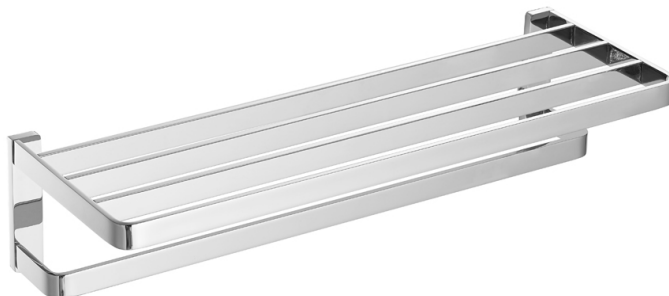

Specifications:

Type: Towel shelf
Item code: AC-8011-100
Material: Brass

Line Drawing: